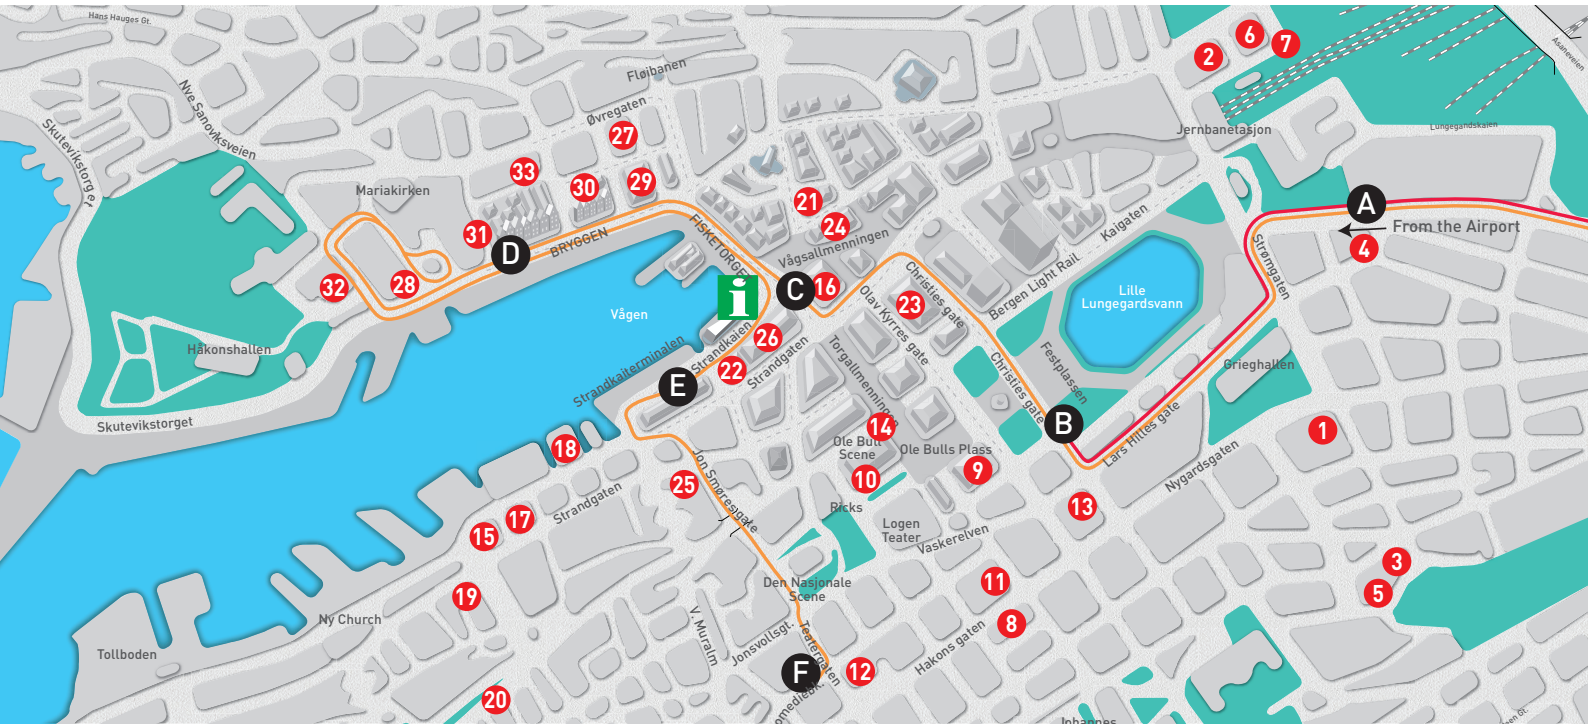

Airport Bus

Busstop in Bergen city centre and nearby hotels

— Every hour — Every quarter

To the city center from the airport

A BUSSTASJONEN (Platform I)

- 1 Citybox Bergen
- 2 Grand Hotel Terminus
- 3 Hotel Park
- 4 Scandic Ørnen
- 5 Steens Hotel
- 6 Villa Terminus
- 7 Zander K Hotel

B FESTPLASSEN

- 8 Basic Hotel Bergen
- 9 Hotel Norge by Scandic
- 10 Hotel Oleana
- 11 P-Hotels Bergen
- 13 Scandic Byparken
- 14 Thon Hotel Bristol

C TORGET

- 16 Bergen Børs Hotel
- 21 Magic Hotel Korskirken
- 22 Magic Hotel Kløverhuset
- 23 Magic Hotel Xhibition
- 24 Opus XVI AS - Edvard Grieg Heritage Hotel
- 25 Scandic Neptun
- 26 Scandic Torget Bergen

D BRYGGEN

- 27 Bergen Harbour Hotel
- 28 Clarion Collection Hotel Havnekontoret
- 29 Det Hanseatiske Hotel
- 30 First Hotel Marin
- 31 Radisson Blu Royal Hotel
- 32 Thon Hotel Orion
- 33 Thon Hotel Rosenkrantz

E STRANDKAITERMINALEN

- 15 Augustin Hotel
- 17 Best Western Plus Hotell Hordaheimen
- 18 Clarion Hotel Admiral
- 19 Comfort Hotel Holberg
- 20 Klosterhagen Hotel

F KOMEDIEBAKKEN

- 12 Scandic Bergen City

OTHER HOTELS

Clarion Hotel Bergen Airport
Comfort Hotel Bergen Airport
Quality Hotel Edvard Grieg (Airport)
Scandic Kokstad (Airport)
Scandic Flesland Airport
Thon Hotel Bergen Airport
Magic Hotel Solheimsviken

TICKETS

Search for departures and book directly at visitBergen.com, or buy your tickets at the Tourist Information.

visitBergen.com